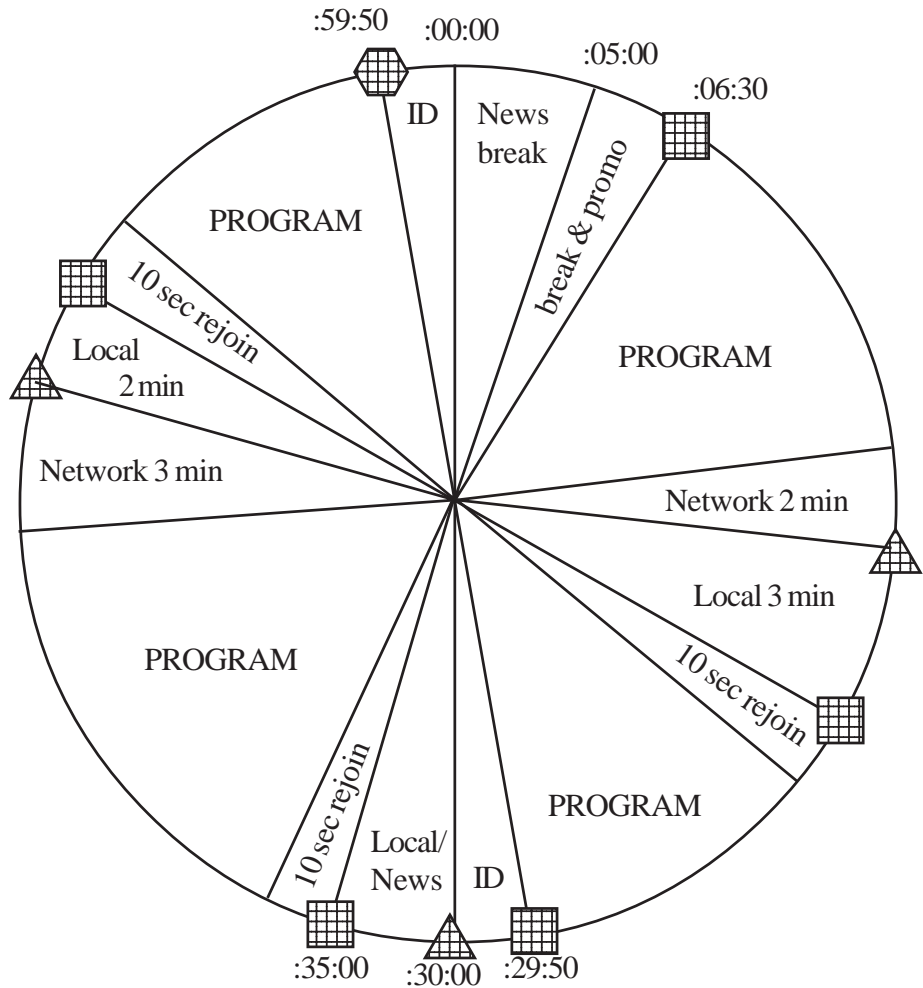

**LISTEN LINE:**  
571-480-4177

**TECHNICAL:**

**EMERGENCY FEED**  
ISDN 703-807-2698 /  
2699 (G.722 64/32)

**SATELLITES:**  
Starguide III.

**COORDINATES:**  
AMC-8 (transponder 23)  
ABC NY.

**CHANNEL ID:**  
RADIOA/SBN  
(tune to left channel)  
Service ID 42.

**Network Takes up to 5 Minutes in Program Time**

  
**Return**  
**SG Relay 4**  
**Netque T50**

  
**Local**  
**SG Relay 0**  
**Netque T48**

  
**Legal ID**  
**SG Relay 2**  
**Netque T49**

\*Pie chart not to scale