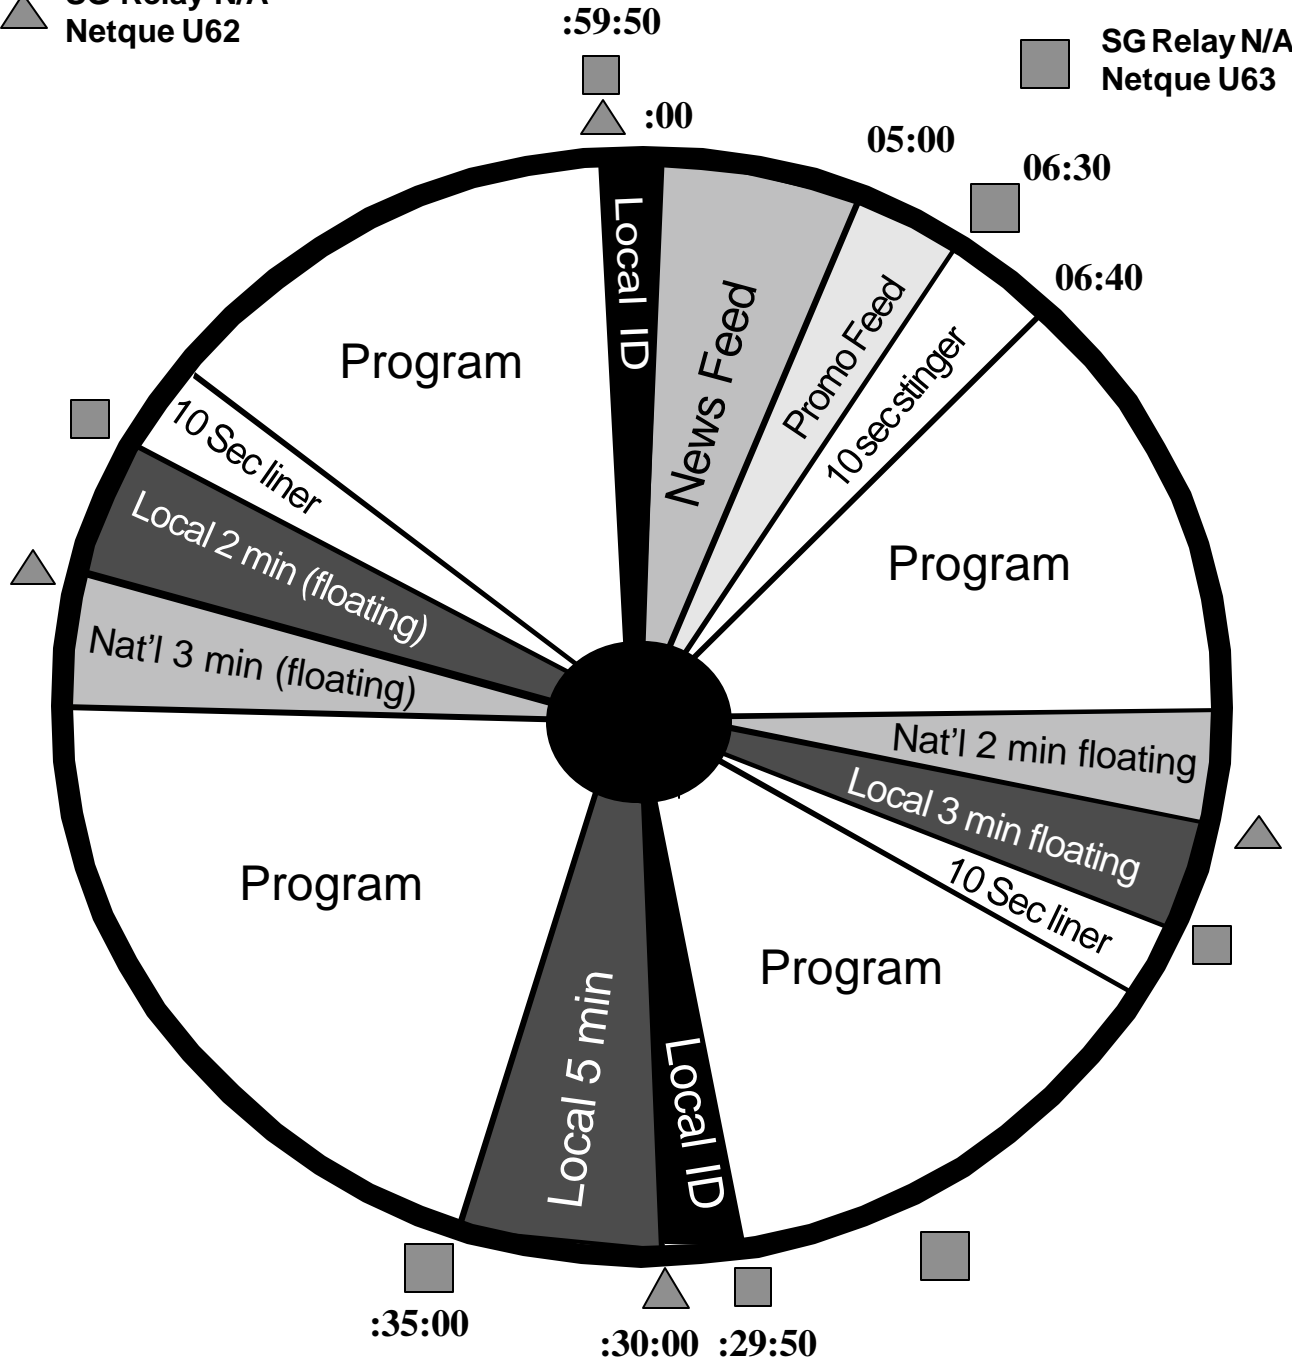

### Program Clock

NETWORK TAKES UP TO 5 MINUTES OF AVAILS IN PROGRAM TIME.

### The G. Gordon Liddy Show Refeed 1-4 PM ET M-F

Legal ID  
SG Relay N/A  
Netque U62

SG Relay N/A  
Netque U61

SG Relay N/A  
Netque U63

Satellites — Starguide III. Satellite Coordinates: AMC-8 (Transponder 23) ABC NY. Channel ID: 19 L/R (Tune to the Left Channel). Service ID 57